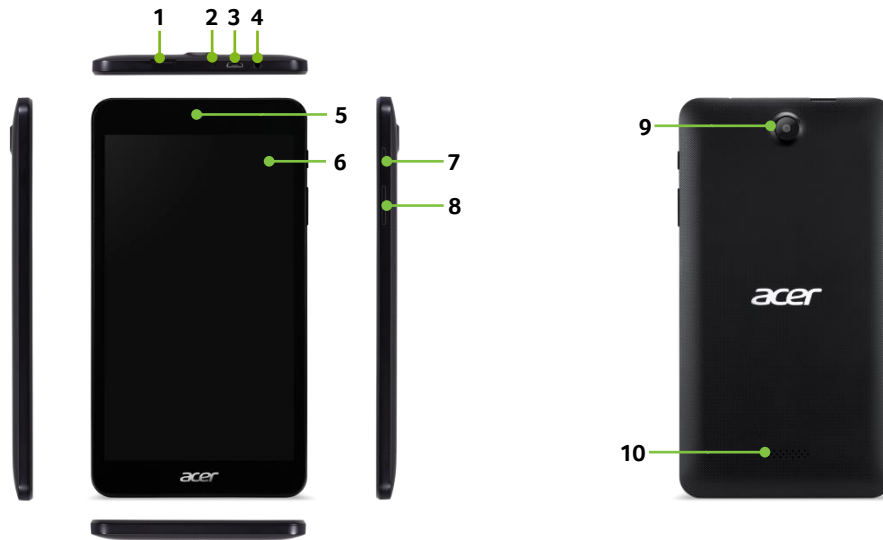

Quad-core

Android™ 6.0

Resolution

Wide viewing angle

Iconia Suite

microSD

Dual Cameras

Product views	1. microSD™ card slot 2. Microphone 3. Micro USB port 4. Headphone jack	5. Front camera 6. Touchscreen 7. Power button 8. Volume button	9. Rear camera 10. Speaker
Operating system¹	Android™ 6.0 (Marshmallow)		
Dimensions and weight²	Dimensions: 101 (W) x 191.7 (D) x 9.35 (H) mm (3.98 x 7.55 x 0.37 inches) Weight: 0.25 kg (0.55 lbs.) with 1-cell battery pack		
Color options	Essential White, Black		
CPU and chipset¹	MTK MT8163 quad-core Cortex A53 1.3 GHz processor		
Memory^{1,3,4,5}	1 GB of onboard DDR3L memory		
Display^{1,6}	7" HD 1280 x 720 resolution, high-brightness Acer ComfyView™ LED-backlit TFT LCD with integrated multi-touch <ul style="list-style-type: none"> • Wide viewing angle • Mercury free, environment friendly 		
Storage	Card reader <ul style="list-style-type: none"> • 8 / 16 GB eMMC • SD™ / SDXC™ card reader (accepts cards up to 128 GB capacity) 		
Audio	Built-in mono speakers Built-in microphone		
Webcam¹	Rear webcam with: <ul style="list-style-type: none"> • 2 MP (1600 x 1200) resolution • 720p HD audio/video recording 	Front webcam with: <ul style="list-style-type: none"> • 0.3 MP (640 x 480) resolution 	
Wireless and networking^{1,8,9}	WLAN: 802.11a/b/g/n wireless LAN WPAN: Bluetooth® 4.0 Location service: GPS		
Power adapter and battery^{1,10}	Power adapter <ul style="list-style-type: none"> • 2-pin 10 W AC adapter 	Battery <ul style="list-style-type: none"> • 10.28 Wh 2780 mAh 3.7 V 1-cell Li-ion battery pack • Battery life up to 6 hours 	
Input and control	Control Keys <ul style="list-style-type: none"> • Power button • Volume up, volume down 		
Sensors	Accelerometer (G-sensor)		
System compliance	RoHS, WEEE, SMT green process		
Options and accessories	2-pin 10 W AC adapter Micro USB 2.0 to USB 2.0 cable		
Warranty	One-year International Travelers Warranty (ITW)		
Others	Power LED indicator Reset hole		
1.	Specifications vary depending on model.	7.	1 GB is 1 billion bytes. 1 TB is 1000 GB. Actual formatted capacity is less and may vary depending on preloaded materials and operating environment. Recovery Management uses a portion of the stated hard disk capacity as dedicated backup space.
2.	Weight may vary depending on product configuration, vendor components, manufacturing variability, and selected options.	8.	Actual throughput may vary depending on network conditions and environmental factors such as network traffic or overhead, building construction and access point settings.
3.	Shared system memory may be allocated to support graphics, depending on system memory size and other factors. Actual system memory available to the operating system will be reduced by any memory used by the graphics solution and resources required by the operating environment.	9.	Subject to availability.
4.	Memory speed may vary, depending on the CPU, chipset or memory fitted.	10.	The listed battery life is obtained by simulating watching video clips stored on the mobile device. The test clip loops and continues to run, without interruption or any other inputs, until the battery is drained. Stated battery life is for comparison purposes only. Actual battery life varies by model, configuration applications, power management settings, operating conditions, video clip format, and features used. A battery's maximum capacity decreases with time and use.
5.	A 64-bit operating system is required to enjoy the ultimate performance of 4 GB or higher memory.		
6.	All brands and product names mentioned herein include trademarks of their respective companies and are used solely to describe or identify the products.		